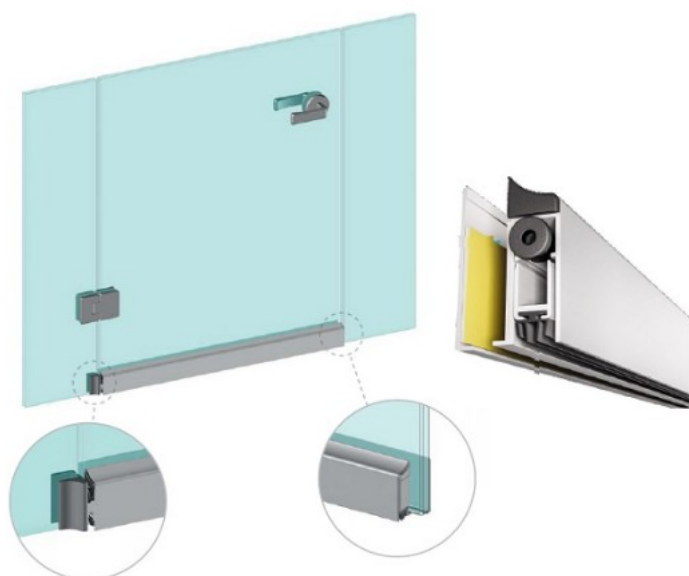

PRODUCT SHEET

Description:

Drop Down Alu Profile, "B" ,F/Glass Doors, 830mm, W/Adhesive Tape, 40mm Profile Height, 14mm Drop Function, Can be shorten, 150mm on the opposite Side to the Plunger, Tested to 200.000, closing Cycles, SS-look, Balloon Silicon Seal (B)

Item number:

15.22.648-0

Units	Box	Carton	HS Code	Barcode
Set		25	8302415000	 5704866478304