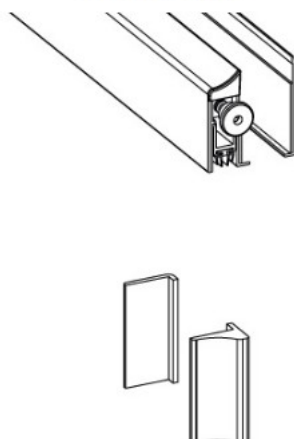

PLUNGER TYPE

SEALS

B

SISO A/S

Mileparken 11
DK-2740 Skovlunde
Denmark
VAT: DK 24786013

Phone +45 45 830 900

www.siso.dk
siso@siso.dk

Danske Bank
Nytorv Branch
Copenhagen
SWIFT: DABADKKK

Account no.
4180 3112 112936
IBAN Account
DK7230003112112936