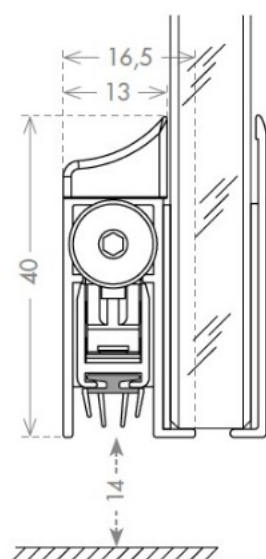

PRODUCT SHEET

Description:

Drop Down Alu Profile, "B" ,F/Glass Doors, 830mm, W/Adhesive Tape, 40mm Profile Height, 14mm Drop Function, Can be shorten, 150mm on the opposite Side to the Plunger, Tested to 200.000, closing Cycles, SS-look, Balloon Silicon Seal (B)

Item number:

15.22.648-0

Units	Box	Carton	HS Code	Barcode
Set		25	8302415000	 5704866478304