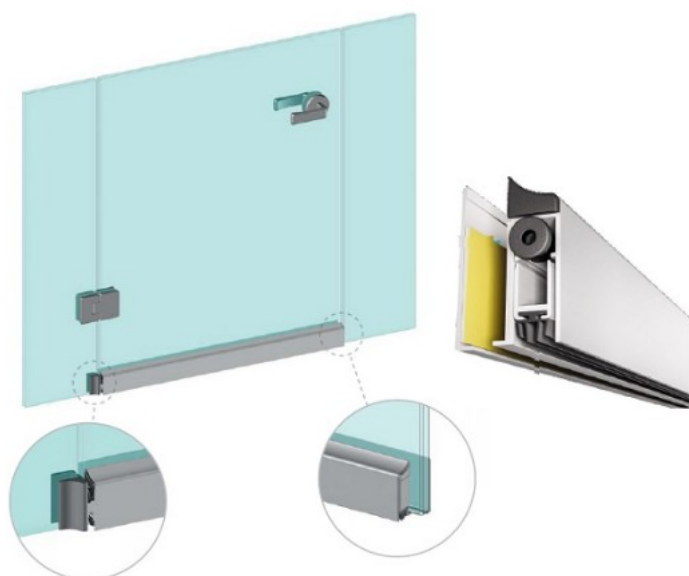

PRODUCT SHEET

Description:

Drop Down Alu Profile, "D", F/Glass Doors, 930mm, W/Adhesive Tape, 40mm Profile Height, 14mm Drop Function, Can be shorten, 150mm on the opposite Side to the Plunger, Tested to 200.000, closing Cycles, Anodized Finish, Polypropylene Brush Seal (D)

Item number:

15.22.640-0

Units	Box	Carton	HS Code	Barcode
Set	1	15	8302415000	
				5704866460170

SISO A/S

Mileparken 11
DK-2740 Skovlunde
Denmark
VAT: DK 24786013

Phone +45 45 830 900

www.siso.dk
siso@siso.dk

Danske Bank
Nytorv Branch
Copenhagen
SWIFT: DABADKKK

Account no.
4180 3112 112936
IBAN Account
DK7230003112112936