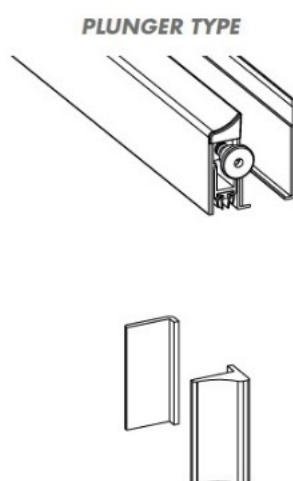

PRODUCT SHEET

Description:

Drop Down Alu Profile, "D", F/Glass Doors, 930mm, W/Adhesive Tape, 40mm Profile Height, 14mm Drop Function, Can be shorten, 150mm on the opposite Side to the Plunger, Tested to 200.000, closing Cycles, Anodized Finish, Polypropylene Brush Seal (D)

Item number:

15.22.640-0

Units	Box	Carton	HS Code	Barcode
Set	1	15	8302415000	
				5704866460170

SISO A/S

Mileparken 11
DK-2740 Skovlunde
Denmark
VAT: DK 24786013

Phone +45 45 830 900

www.siso.dk
siso@siso.dk

Danske Bank
Nytorv Branch
Copenhagen
SWIFT: DABADKKK

Account no.
4180 3112 112936
IBAN Account
DK7230003112112936