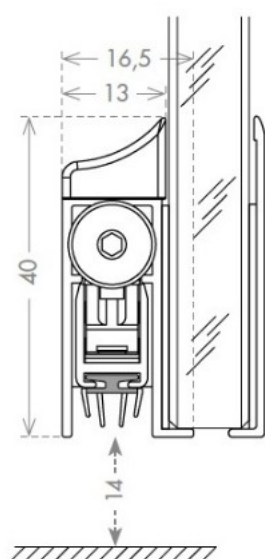

PRODUCT SHEET

Description:

Drop Down Alu Profile, "D", F/Glass Doors, 930mm, W/Adhesive Tape, 40mm Profile Height, 14mm Drop Function, Can be shorten, 150mm on the opposite Side to the Plunger, Tested to 200.000, closing Cycles, Anodized Finish, Polypropylene Brush Seal (D)

Item number:

15.22.640-0

Units	Box	Carton	HS Code	Barcode
Set	1	15	8302415000	
				5704866460170

SISO A/S

Mileparken 11
DK-2740 Skovlunde
Denmark
VAT: DK 24786013

Phone +45 45 830 900

www.siso.dk
siso@siso.dk

Danske Bank
Nytorv Branch
Copenhagen
SWIFT: DABADKKK

Account no.
4180 3112 112936
IBAN Account
DK7230003112112936