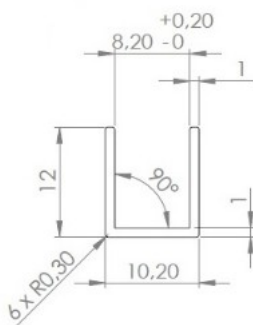

## Description:

Alu. U-Channel, F/8mm Glass, Brushed Alu, 2,4 Mtr, 1x12x10,2mm (T/H/W)

## Item number:

15.22.506-3

| Units | Box | Carton | HS Code    | Barcode  |
|-------|-----|--------|------------|--|
| Pcs.  | 1   | 70     | 7604299090 |  |
|       |     |        |            | 5704866509336  |

|            |               |                  |
|------------|---------------|------------------|
| Surface:   | Mirror chrome | All other finish |
| L = Length | 2300 mm.      | 2500 mm.         |