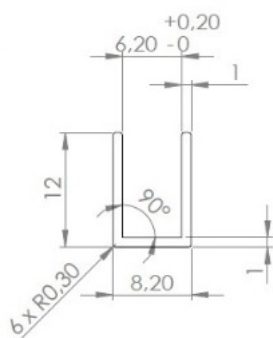

PRODUCT SHEET

Description:

Alu. U-Channel, F/6mm Glass, Polished Alu, 2,5Mtr,1x12x8,2mm (T/H/W)

Item number:

15.22.500-0

| Units | Box | Carton | HS Code | Barcode |
|-------|-----|--------|------------|--|
| Pcs. | 1 | 80 | 7604299090 |  |
| | | | | 5704866059114 |

| | | |
|------------|---------------|------------------|
| Surface: | Mirror chrome | All other finish |
| L = Length | 2300 mm. | 2500 mm. |

SISO A/S

Mileparken 11
DK-2740 Skovlunde
Denmark
VAT: DK 24786013