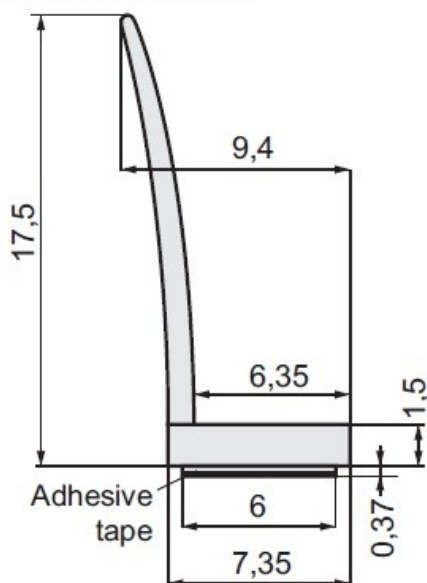

PRODUCT SHEET

Description:

PVC Seal Glass To Floor, ADH02, 2,5 Mtr, F/8-12mm Glass

Item number:

15.22.110-0

Units	Box	Carton	HS Code	Barcode
Pcs.	20	100	3925901000	
				5704866463201

SISO A/S

Mileparken 11
DK-2740 Skovlunde
Denmark
VAT: DK 24786013