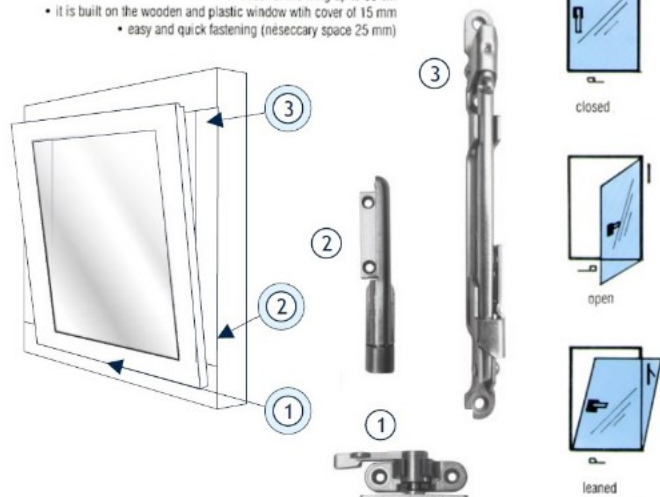

PRODUCT SHEET

Description:

Window Fittings, Right, 6 Parts+Screws,Steel & Zamak, BZP

Item number:

15.10.510-0

Units	Box	Carton	HS Code	Barcode
Set	12	72	8302420090	 5704866401302

- enables horizontal and vertical opening
 - use for windows
 - weight of the wing up to 20 kg
 - height of the wing up to 120 cm
 - width of the wing up to 60 cm
- it is built on the wooden and plastic window with cover of 15 mm
 - easy and quick fastening (necessary space 25 mm)