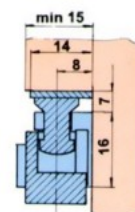

PRODUCT SHEET

Description:

Window Fittings, Right, 6 Parts+Screws,Steel & Zamak, BZP

Item number:

15.10.510-0

Units	Box	Carton	HS Code	Barcode
Set	12	72	8302420090	 5704866401302

- enables horizontal and vertical opening
  - use for windows
    - weight of the wing up to 20 kg
    - height of the wing up to 120 cm
    - width of the wing up to 60 cm
- it is built on the wooden and plastic window with cover of 15 mm
  - easy and quick fastening (necessary space 25 mm)

CUT B-B /

SISO A/S

Mileparken 11
DK-2740 Skovlunde
Denmark
VAT: DK 24786013

Phone +45 45 830 900

www.siso.dk
siso@siso.dk

Danske Bank
Nytorv Branch
Copenhagen
SWIFT: DABADKKK

Account no.
4180 3112 112936
IBAN Account
DK7230003112112936