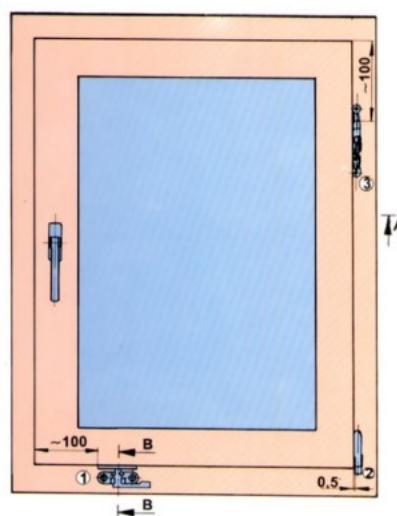

PRODUCT SHEET

Description:

Window Fittings, Right, 6 Parts+Screws,Steel & Zamak, BZP

Item number:

15.10.510-0

Units	Box	Carton	HS Code	Barcode
Set	12	72	8302420090	 5704866401302

- enables horizontal and vertical opening
 - use for windows
 - weight of the wing up to 20 kg
 - height of the wing up to 120 cm
 - width of the wing up to 60 cm
- it is built on the wooden and plastic window with cover of 15 mm
 - easy and quick fastening (necessary space 25 mm)