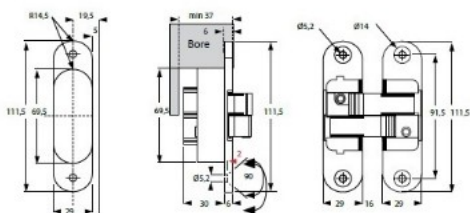

PRODUCT SHEET

Description:

Vici Hinge 3-D Left Hand, 111,5x29x36mm Zamak, Alu-Look, 180DG Opening, Max Door Size:1000x2700mm, Max Weight:60 KG, Min Door Thickness:40mm, Vertical,Horizontal & In//Out-, Wards Adjustment without Removing The Door

Item number:

15.08.110-0

Units	Box	Carton	HS Code	Barcode
Pcs.	2	36	8302100090	
				5704866055970

LEFT HAND

Size: 111,5 x 29 x 36 mm

LEFT HAND

Size: 111,5 x 29 x 36 mm

Size A is calculated using door thickness +3 mm+gasket thickness. S = min. 40 mm