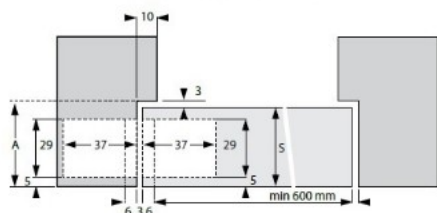

PRODUCT SHEET

Description:

Vici Hinge 3-D Left Hand, 111,5x29x36mm Zamak, Alu-Look, 180DG Opening, Max Door Size:1000x2700mm, Max Weight:60 KG, Min Door Thickness:40mm, Vertical,Horizontal & In//Out-, Wards Adjustment without Removing The Door

Item number:

15.08.110-0

Units	Box	Carton	HS Code	Barcode
Pcs.	2	36	8302100090	
				5704866055970

LEFT HAND

Size: 111,5 x 29 x 36 mm

LEFT HAND

Size: 111,5 x 29 x 36 mm

Size A is calculated using door thickness +3 mm+gasket thickness. S = min. 40 mm