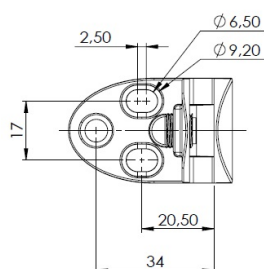

PRODUCT SHEET

Description:

Glass Door Hinge "Badge II", Centre, Alu, Universal, F/Inset Doors, F/Glass Thickness 4-6mm, 1 Zamak Screw W/PVC Tip,, Catch Made of ABS Plastic

Item number:

15.06.286-0

Units	Box	Carton	HS Code	Barcode
Pcs.	10	100	8302100090	 5704866492690

Screw recommendation:
Euro-screw Ø6,3mm.
CSK-screw Ø4,5mm.

SISO A/S

Mileparken 11
DK-2740 Skovlunde
Denmark
VAT: DK 24786013

Phone +45 45 830 900

www.siso.dk
siso@siso.dk

Danske Bank
Nytorv Branch
Copenhagen
SWIFT: DABADKKK