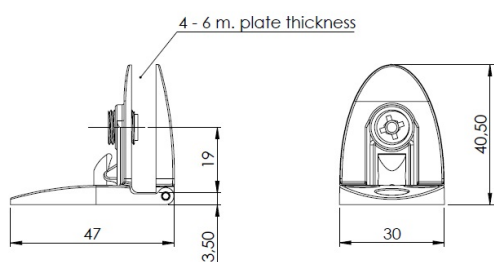

PRODUCT SHEET

Description:

Glass Door Hinge "Badge II", Centre, Alu, Universal, F/Inset Doors, F/Glass Thickness 4-6mm, 1 Zamak Screw W/PVC Tip,, Catch Made of ABS Plastic

Item number:

15.06.286-0

Units	Box	Carton	HS Code	Barcode
Pcs.	10	100	8302100090	 5704866492690

Screw recommendation:
Euro-screw Ø6,3mm.
CSK-screw Ø4,5mm.

SISO A/S

Mileparken 11
DK-2740 Skovlunde
Denmark
VAT: DK 24786013

Phone +45 45 830 900

www.siso.dk
siso@siso.dk

Danske Bank
Nytorv Branch
Copenhagen
SWIFT: DABADKKK