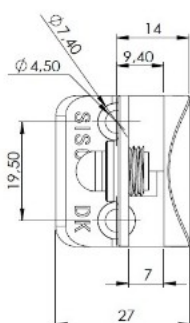

PRODUCT SHEET

Description:

Glass Door Hinge "Badge" Centre, R, CPL, F/Narrow Frames, W/ Short Mounting Plate, F/Inset Doors, Thickness 4-5mm, 1 ABS, Screw W/PVC Tip & 1 ABS Screw W/Hard $\varnothing 5 \times 3,5$ mm ABS Extension,, Catch Made Of ABS Plastic

Item number:

15.06.225-0

Units	Box	Carton	HS Code	Barcode
Pcs.	12	240	8302100090	 5704866054720

Glass thickness 4 -5 mm

SISO A/S

Mileparken 11
DK-2740 Skovlunde
Denmark
VAT: DK 24786013

Phone +45 45 830 900