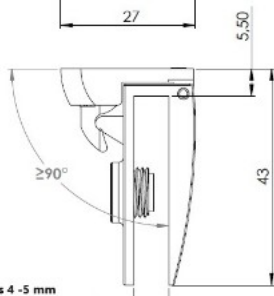

PRODUCT SHEET

Description:

Glass Door Hinge "Badge" Centre, R, CPL, F/Narrow Frames, W/ Short Mounting Plate, F/Inset Doors, Thickness 4-5mm, 1 ABS, Screw W/PVC Tip & 1 ABS Screw W/Hard $\varnothing 5 \times 3,5$ mm ABS Extension,, Catch Made Of ABS Plastic

Item number:

15.06.225-0

Units	Box	Carton	HS Code	Barcode
Pcs.	12	240	8302100090	 5704866054720

Glass thickness 4 -5 mm

SISO A/S

Mileparken 11
DK-2740 Skovlunde
Denmark
VAT: DK 24786013

Phone +45 45 830 900