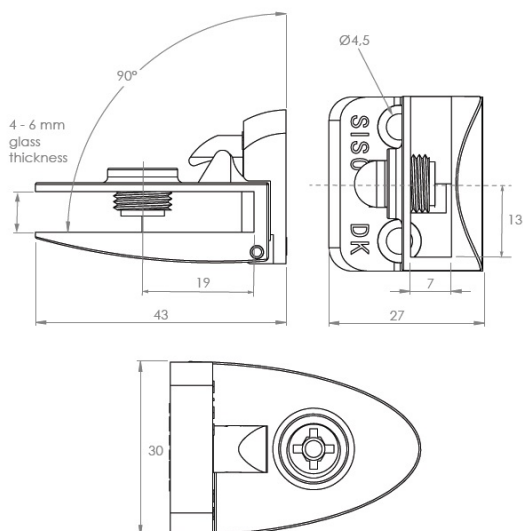

PRODUCT SHEET

Description:

Glass Door Hinge "Badge" Top+Bottom,Alu,F/Narrow Frames, W/ Short Mounting Plate, F/Inset Doors, Thickness 4-5mm, 1 ABS, Screw W/PVC Tip & 1 ABS Screw W/Hard $\varnothing 5 \times 3,5$ mm ABS Extension,, Catch Made Of ABS Plastic

Item number:

15.06.206-0

Units	Box	Carton	HS Code	Barcode
Pair	12	240	8302100090	 5704866054539

SISO A/S

Mileparken 11
DK-2740 Skovlunde
Denmark
VAT: DK 24786013

Phone +45 45 830 900

www.siso.dk
siso@siso.dk