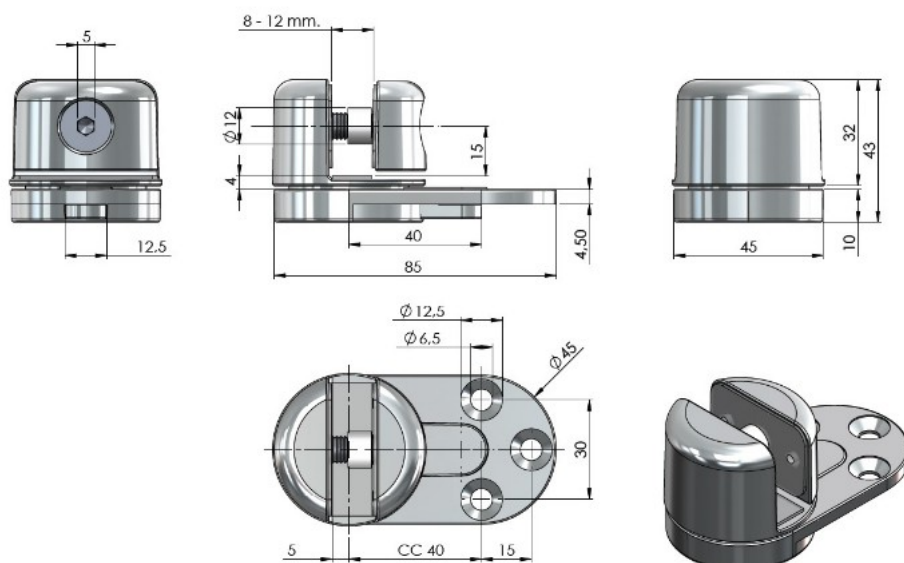

PRODUCT SHEET

Description:

Pivot Hinge "Hodor", CPL, Top+Bottom, W/Catch, 8-12mm Door Thickness, \varnothing 14mm Drill

Item number:

15.06.080-0

Units	Box	Carton	HS Code	Barcode
Pair	1	50	8302100090	 5704866054119