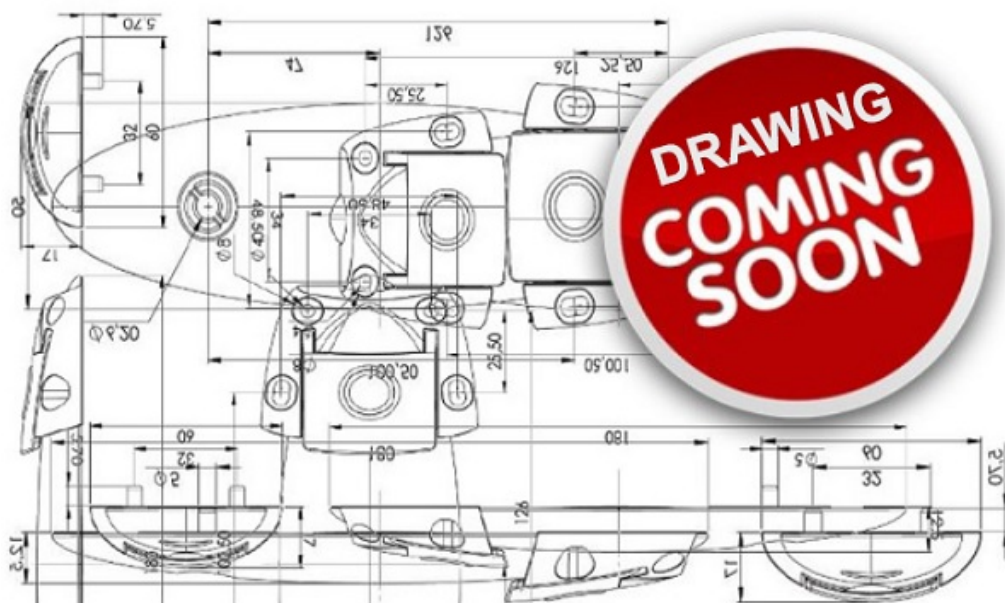

PRODUCT SHEET

Description:

Door Damper "Smove", White, Screw-On, cc 32mm, W/Rosette

Item number:

15.04.500-0

| Units | Box | Carton | HS Code | Barcode |
|-------|-----|--------|------------|---|
| Pcs. | 1 | 1000 | 3926300090 |  5704866053617 |