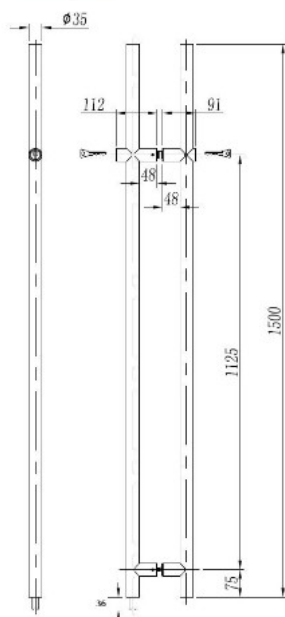

PRODUCT SHEET

Description:

Door Bar Handle Lock $\varnothing 35 \times 1500 \text{mm}$ W/Cylinder On Both Sides, SS304 Brushed, W/Dust Free Floor Socket, F/8-12mm, W/5, Metal Keys W/SISO, 5000 KD, cc:1125mm, Cylinder Hole $\varnothing 19 \text{mm}$, & Bottom Hole $\varnothing 13 \text{mm}$. Latch Size: 40mm.

Item number:

14.60.615-0

Units	Box	Carton	HS Code	Barcode
Set	1	6	8301401100	
				5704866052337

SISO A/S

Mileparken 11
DK-2740 Skovlunde
Denmark
VAT: DK 24786013

Phone +45 45 830 900

www.siso.dk
siso@siso.dk