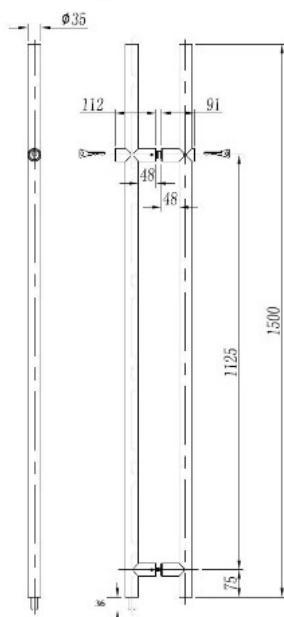

PRODUCT SHEET

Description:

Door Bar Handle Lock $\varnothing 35 \times 1500 \text{mm}$, W/Knob On One Side, SS304 Brushed, Incl. Dust Free Floor Socket, F/8-12mm Glass,, cc:1125mm, Cylinder Hole $\varnothing 19$ & Bottom Hole $\varnothing 13 \text{mm}$., Latch Size: 40mm

Item number:

14.60.610-0

Units	Box	Carton	HS Code	Barcode
Set	1	5	8301401100	
				5704866052320

SISO A/S

Mileparken 11
DK-2740 Skovlunde
Denmark
VAT: DK 24786013

Phone +45 45 830 900

www.siso.dk
siso@siso.dk