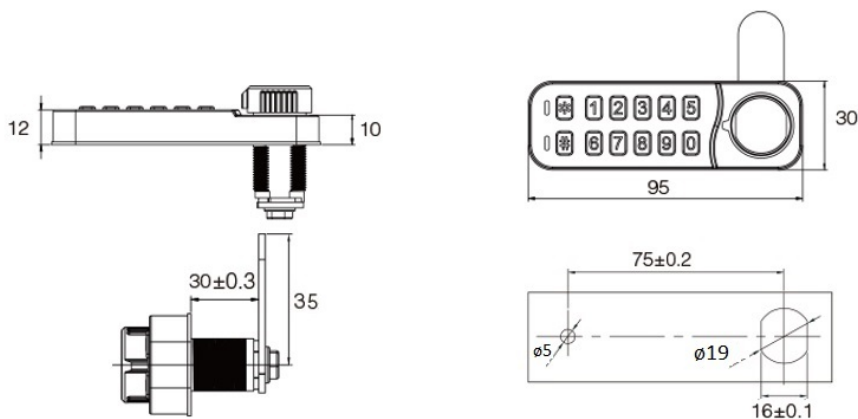

PRODUCT SHEET

Description:

Elec. Combi. Cam Lock, "VIC", $\varnothing 19 \times 30 \text{mm}$, Horizontal, LH, Black All Zamak, Public/Private, W/Master Key System #07, 3 Level, Management, W/Auto-timer Function, IP65 Rating, Powered by, CR2450 Button Battery, 30.000 Cycles, CE, REACH and Rohs, Certified

Item number:

14.60.435-0

Units	Box	Carton	HS Code	Barcode
Pcs.	1	50	8301300000	
				5704866509299

Horizontal

SISO A/S

Mileparken 11
DK-2740 Skovlunde
Denmark
VAT: DK 24786013

Phone +45 45 830 900

www.siso.dk
siso@siso.dk