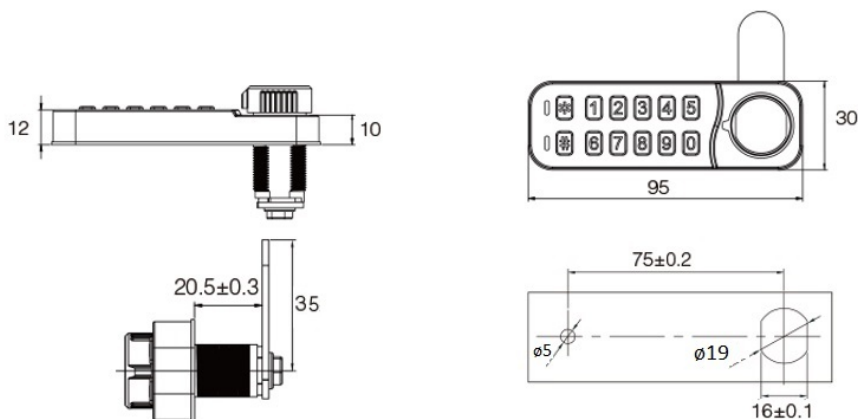

PRODUCT SHEET

Description:

Elec. Combi. Cam Lock, "VIC", $\varnothing 19 \times 20 \text{mm}$, Horizontal, LH, White All Zamak, Public/Private, W/Master Key System #07, 3 Level, Management, W/Auto-timer Function, IP65 Rating, Powered by, CR2450 Button Battery, 30.000 Cycles, CE, REACH and Rohs, Certified

Item number:

14.60.426-0

Units	Box	Carton	HS Code	Barcode
Pcs.	1	24	8301300000	 5704866509268

Horizontal

SISO A/S

Mileparken 11
DK-2740 Skovlunde
Denmark
VAT: DK 24786013

Phone +45 45 830 900

www.siso.dk
siso@siso.dk