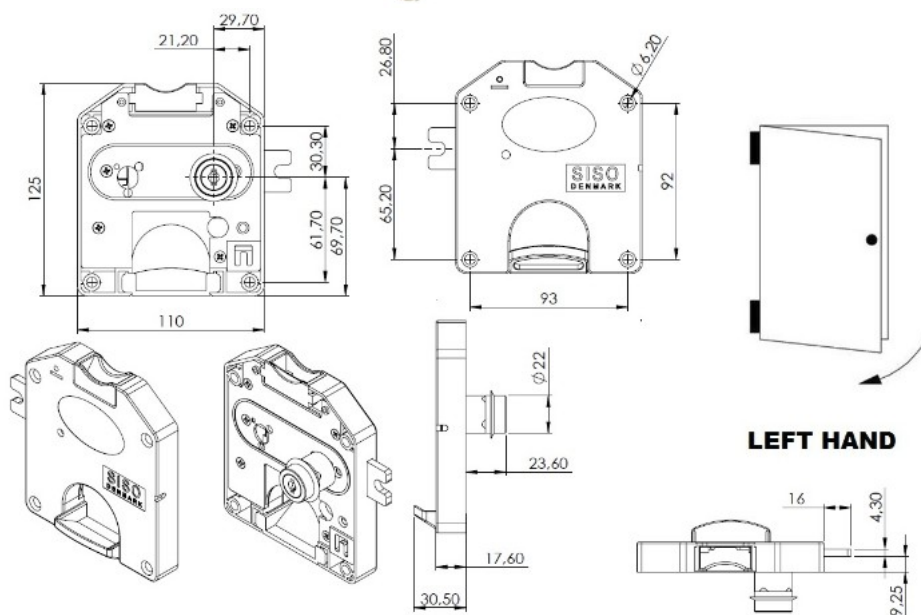

## Description:

Coin Lock F/2 Zloty,W/MIC System #01,CPL,LH,Snake SISO Metal Keys, Black Plastic Body, Coin Entrance & Exit All Blue, Plastic, W/SISO Logo on Lock Body, w/Chrome Plated Rosette

## Item number:

14.60.247-5

Units	Box	Carton	HS Code	Barcode
Pcs.	6	48	8301300000	
				5704866051750