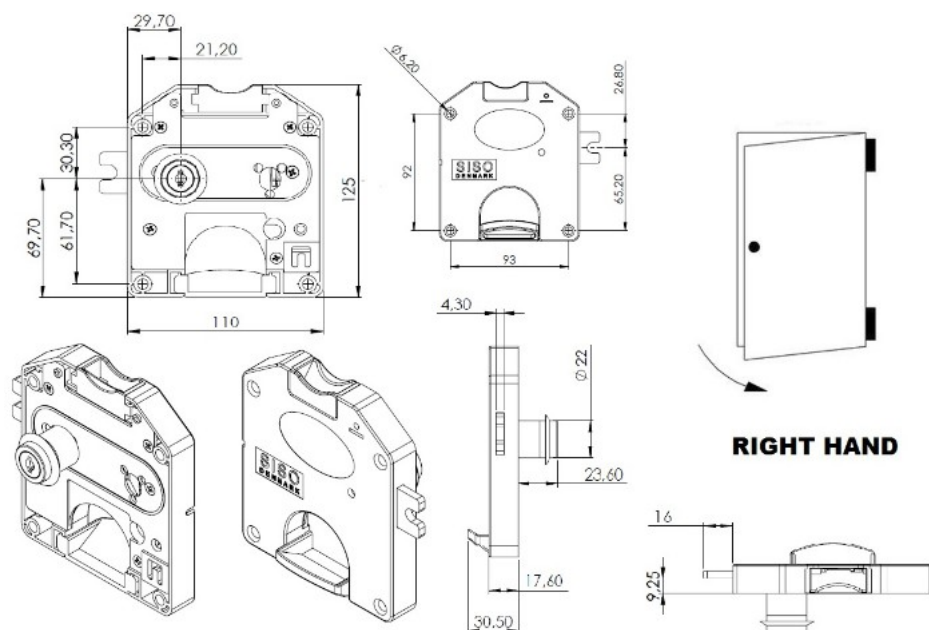

PRODUCT SHEET

Description:

Coin Lock F/2 Zloty,W/MIC System #01,CPL,RH,Snake SISO Metal Keys, Black Plastic Body, Coin Entrance & Exit All Blue, Plastic, W/SISO Logo on Lock Body, w/Chrome Plated Rosette

Item number:

14.60.247-1

Units	Box	Carton	HS Code	Barcode
Pcs.	6	48	8301300000	
				5704866051743

SISO A/S

Mileparken 11
DK-2740 Skovlunde
Denmark
VAT: DK 24786013

Phone +45 45 830 900

www.siso.dk
siso@siso.dk