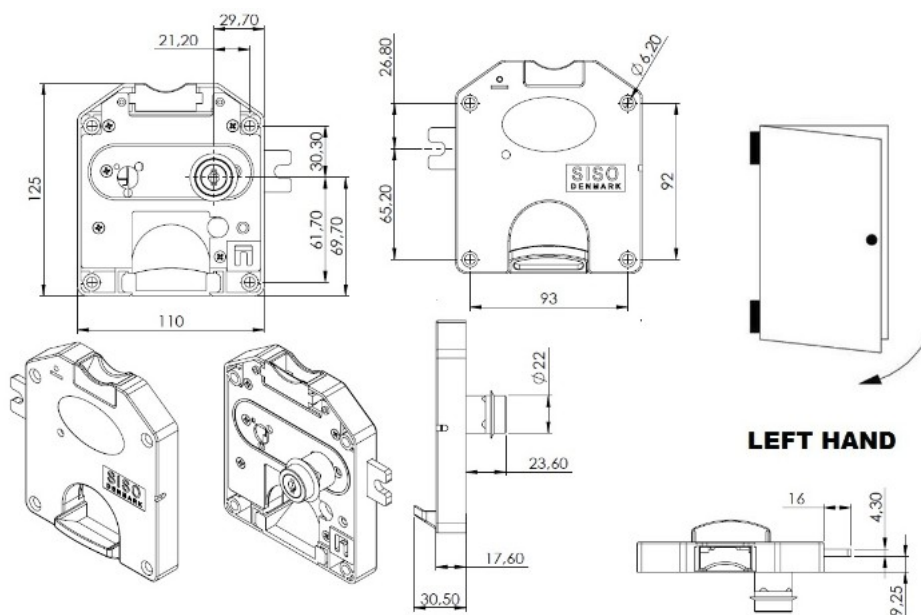

PRODUCT SHEET

Description:

Coin Lock F/1 Leva,W/MIC System #01,CPL, LH,Snake SISO Metal Keys, Black Plastic Body, Coin Entrance & Exit All Blue, Plastic, W/SISO Logo on Lock Body, w/Chrome Plated Rosette

Item number:

14.60.245-1

Units	Box	Carton	HS Code	Barcode
Pcs.	6	48	8301300000	
				5704866463652

SISO A/S

Mileparken 11
DK-2740 Skovlunde
Denmark
VAT: DK 24786013

Phone +45 45 830 900

www.siso.dk
siso@siso.dk