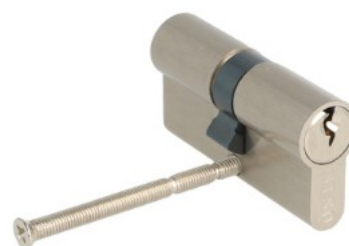

PRODUCT SHEET

Description:

Profile Cylinder, SS-Look, 62mm,(26+10+26mm) Yale Key Way, W/3 Metal Keys:SISO ,W/Screw

Item number:

14.60.037-1

Units	Box	Carton	HS Code	Barcode
Pcs.	10	50	8301600090	 5704866051095

SISO A/S

Mileparken 11
DK-2740 Skovlunde
Denmark
VAT: DK 24786013

Phone +45 45 830 900

www.siso.dk
siso@siso.dk

Danske Bank
Nytorv Branch
Copenhagen
SWIFT: DABADKKK

Account no.
4180 3112 112936
IBAN Account
DK7230003112112936