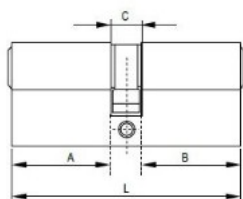

PRODUCT SHEET

Description:

Profile Cylinder, SS-Look, 62mm,(26+10+26mm) Yale Key Way, W/3 Metal Keys:SISO ,W/Screw

Item number:

14.60.037-1

Units	Box	Carton	HS Code	Barcode
Pcs.	10	50	8301600090	 5704866051095

SISO A/S

Mileparken 11
DK-2740 Skovlunde
Denmark
VAT: DK 24786013

Phone +45 45 830 900

www.siso.dk
siso@siso.dk

Danske Bank
Nytorv Branch
Copenhagen
SWIFT: DABADKKK

Account no.
4180 3112 112936
IBAN Account
DK7230003112112936