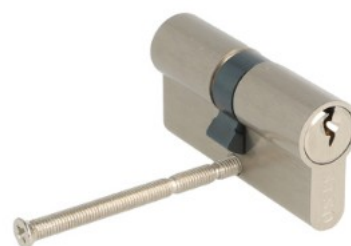

PRODUCT SHEET

Description:

Profile Cylinder, SS-Look, 62mm,(26+10+26mm) KA 1 Yale Key Way, W/3 Metal Keys:SISO ,W/Screw

Item number:

14.60.036-0

Units	Box	Carton	HS Code	Barcode
Pcs.	10	50	8301600090	 5704866457187

SISO A/S

Mileparken 11
DK-2740 Skovlunde
Denmark
VAT: DK 24786013

Phone +45 45 830 900

www.siso.dk
siso@siso.dk

Danske Bank
Nytorv Branch
Copenhagen
SWIFT: DABADKKK

Account no.
4180 3112 112936
IBAN Account
DK7230003112112936