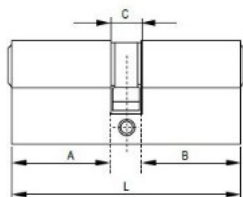

PRODUCT SHEET

Description:

Profile Cylinder, SS-Look, 62mm,(26+10+26mm) KA 1 Yale Key Way, W/3 Metal Keys:SISO ,W/Screw

Item number:

14.60.036-0

Units	Box	Carton	HS Code	Barcode
Pcs.	10	50	8301600090	 5704866457187

SISO A/S

Mileparken 11
DK-2740 Skovlunde
Denmark
VAT: DK 24786013

Phone +45 45 830 900

www.siso.dk
siso@siso.dk

Danske Bank
Nytorv Branch
Copenhagen
SWIFT: DABADKKK

Account no.
4180 3112 112936
IBAN Account
DK7230003112112936