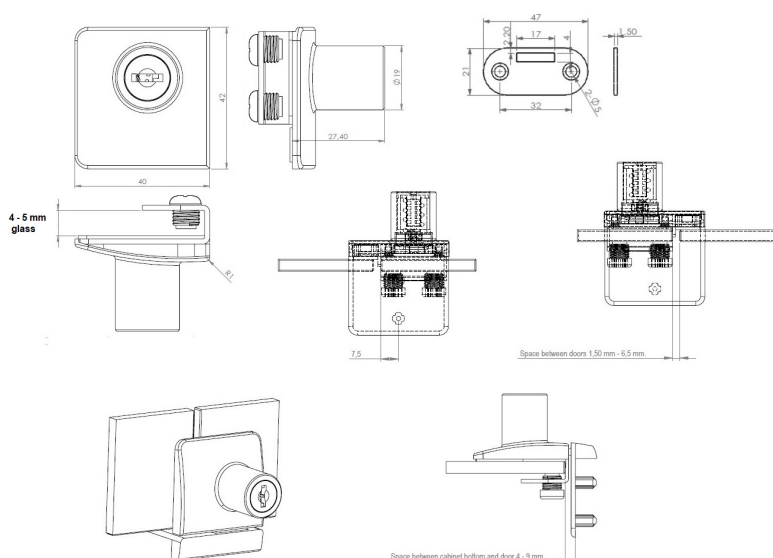

PRODUCT SHEET

Description:

Glass Door Lock "Square", F/Double Doors, Gold Pl, W/SISO Metal Keys, W/2 ABS Screws W/PVC Tip, 1 Gold Pl. Flat, Oval Metal Striking Plate, F/Glass Thickness 4-5mm

Item number:

14.09.558-0

Units	Box	Carton	HS Code	Barcode
Pcs.	12	240	8301300000	
				5704866049351

SISO A/S
Mileparken 11
DK-2740 Skovlunde
Denmark
VAT: DK 24786013

Phone +45 45 830 900
www.siso.dk
siso@siso.dk

Danske Bank
Nytorv Branch
Copenhagen
SWIFT: DABADKKK

Account no.
4180 3112 112936
IBAN Account
DK7230003112112936