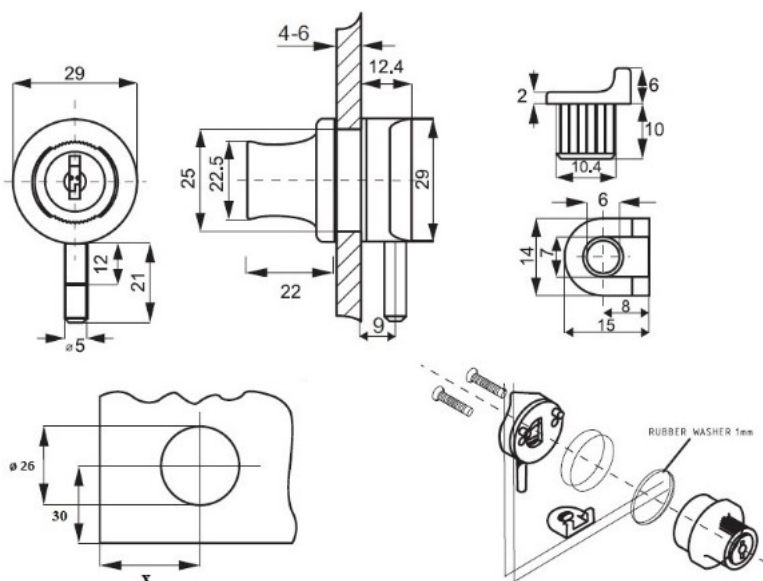

PRODUCT SHEET

Description:

Glass Door Lock X-689, Alu Finish, CK SISO, KA D20, 4-6mm Glass

Item number:

14.09.133-5

Units	Box	Carton	HS Code	Barcode
Pcs.	15	150	8301300000	
				5704866454087

SISO A/S

Mileparken 11
DK-2740 Skovlunde
Denmark
VAT: DK 24786013