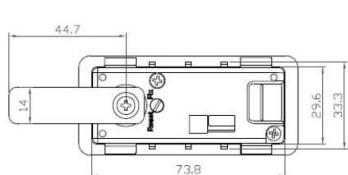

PRODUCT SHEET

Description:

Combi. Cam Lock M237,4-Digit,RH,180DG,Ext.Cam Pin,"Public or Privat", Setting By Switch Button, w/Master Key & Decoding, Function, Black ABS Housing, Zamak Cylinder, Straight Cam, No. 7, CE:45mm, Master Key Code D001

Item number:

14.08.600-5

Units	Box	Carton	HS Code	Barcode
Pcs.	25	50	8301300000	
				5704866468244

Panel thickness: 1mm

drilling template for metal panel:

Right hand

Left hand

SISO A/S