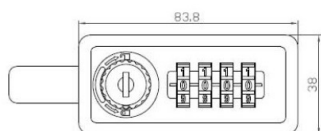

PRODUCT SHEET

Description:

Combi. Cam Lock M237,4-Digit,RH,180DG,Ext.Cam Pin,"Public or Privat", Setting By Switch Button, w/Master Key & Decoding, Function, Black ABS Housing, Zamak Cylinder, Straight Cam, No. 7, CE:45mm, Master Key Code D001

Item number:

14.08.600-5

Units	Box	Carton	HS Code	Barcode
Pcs.	25	50	8301300000	
				5704866468244

Panel thickness: 1mm

drilling template for metal panel:

Right hand

Left hand

SISO A/S