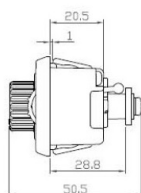

PRODUCT SHEET

Description:

Combi. Cam Lock M237,4-Digit,RH,180DG,Ext.Cam Pin,"Public or Privat", Setting By Switch Button, w/Master Key & Decoding, Function, Black ABS Housing, Zamak Cylinder, Straight Cam, No. 7, CE:45mm, Master Key Code D001

Item number:

14.08.600-5

Units	Box	Carton	HS Code	Barcode
Pcs.	25	50	8301300000	
				5704866468244

Panel thickness: 1mm

drilling template for metal panel:

Right hand

Left hand

SISO A/S