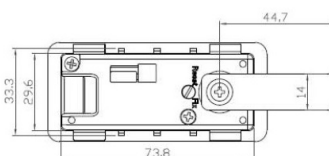

PRODUCT SHEET

Description:

Combi. Cam Lock M237,4-Digit,RH,180DG,Ext.Cam Pin,"Public or Privat", Setting By Switch Button, w/Master Key & Decoding, Function, Black ABS Housing, Zamak Cylinder, Straight Cam, No. 7, CE:45mm, Master Key Code D001

Item number:

14.08.600-5

Units	Box	Carton	HS Code	Barcode
Pcs.	25	50	8301300000	
				5704866468244

Panel thickness: 1mm

drilling template for metal panel:

Right hand

Left hand

SISO A/S