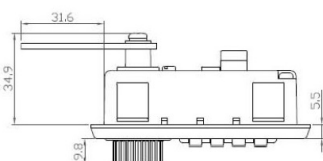

PRODUCT SHEET

Description:

Combi. Cam Lock M237,4-Digit,RH,180DG,Ext.Cam Pin,"Public or Privat", Setting By Switch Button, w/Master Key & Decoding, Function, Black ABS Housing, Zamak Cylinder, Straight Cam, No. 7, CE:45mm, Master Key Code D001

Item number:

14.08.600-5

Units	Box	Carton	HS Code	Barcode
Pcs.	25	50	8301300000	
				5704866468244

Panel thickness: 1mm

drilling template for metal panel:

Right hand

Left hand

SISO A/S