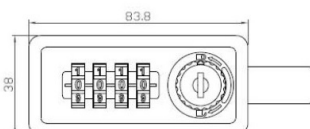

PRODUCT SHEET

Description:

Combi. Cam Lock M237,4-Digit,RH,180DG,Ext.Cam Pin,"Public or Privat", Setting By Switch Button, w/Master Key & Decoding, Function, Black ABS Housing, Zamak Cylinder, Straight Cam, No. 7, CE:45mm, Master Key Code D001

Item number:

14.08.600-5

Units	Box	Carton	HS Code	Barcode
Pcs.	25	50	8301300000	
				5704866468244

Panel thickness: 1mm

drilling template for metal panel:

Right hand

Left hand

SISO A/S