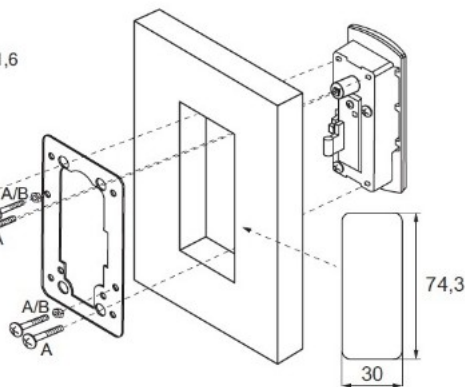

## Description:

Back Plate F/Wood Mounting F/Lock M238,Steel NPL, F/16-35mm,

## Item number:

14.08.264-0

Units	Box	Carton	HS Code	Barcode
Pcs.	50	200	8301600090	
				5704866465557

Panel thickness: 16 - 35 mm

1. Remove the original screws (3 pcs, screw position shown as below).
2. Replace with 5 new screws in A position and 2 nuts in B position.