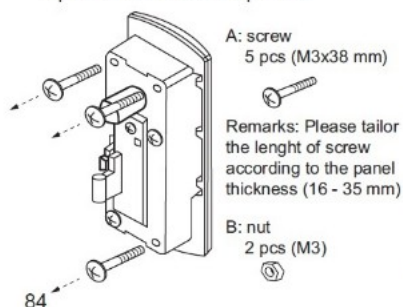

## Description:

Back Plate F/Wood Mounting F/Lock M238,Steel NPL, F/16-35mm,

## Item number:

14.08.264-0

Units	Box	Carton	HS Code	Barcode
Pcs.	50	200	8301600090	
				5704866465557

Panel thickness: 16 - 35 mm

1. Remove the original screws (3 pcs, screw position shown as below).
2. Replace with 5 new screws in A position and 2 nuts in B position.