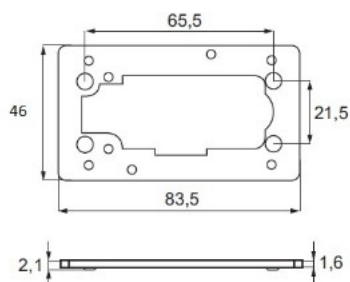

## Description:

Back Plate F/Wood Mounting F/Lock M238,Steel NPL, F/16-35mm,

## Item number:

14.08.264-0

Units	Box	Carton	HS Code	Barcode
Pcs.	50	200	8301600090	
				5704866465557

Panel thickness: 16 - 35 mm

1. Remove the original screws (3 pcs, screw position shown as below).
2. Replace with 5 new screws in A position and 2 nuts in B position.