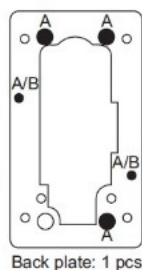

## Description:

Back Plate F/Wood Mounting F/Lock M238,Steel NPL, F/16-35mm,

## Item number:

14.08.264-0

Units	Box	Carton	HS Code	Barcode
Pcs.	50	200	8301600090	
				5704866465557

Panel thickness: 16 - 35 mm

1. Remove the original screws (3 pcs, screw position shown as below).
2. Replace with 5 new screws in A position and 2 nuts in B position.