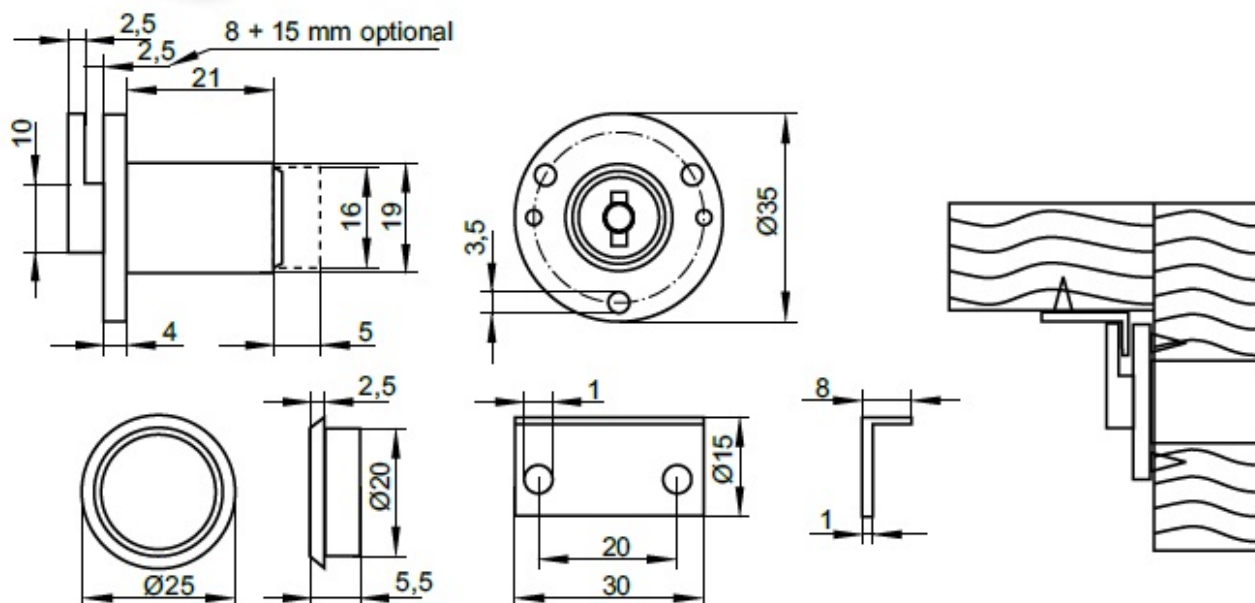

PRODUCT SHEET

Description:

Flap Lock 9411, $\varnothing 19 \times 20$ mm, BPL, CK SISO, W/Rosette & Striker

Item number:

14.07.107-0

Units	Box	Carton	HS Code	Barcode
Pcs.	12	240	8301300000	
				5704866044622

SISO A/S

Mileparken 11
DK-2740 Skovlunde
Denmark
VAT: DK 24786013

Phone +45 45 830 900

www.siso.dk
siso@siso.dk

Danske Bank
Nytorv Branch
Copenhagen
SWIFT: DABADKKK

Account no.
4180 3112 112936
IBAN Account
DK7230003112112936