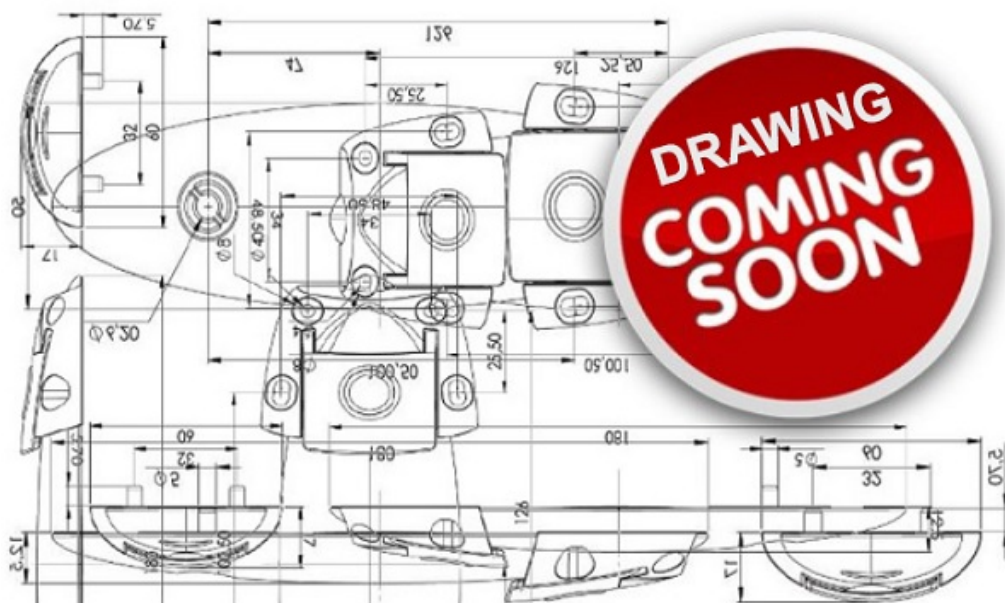

PRODUCT SHEET

Description:

Rotary Bar Lock 155P Brown/NPL, Screw-On, L+R, No Bar or Key, W/Accessories, Simple Key Type, Plastic Body, Zamak Cylinder

Item number:

14.05.340-0

Units	Box	Carton	HS Code	Barcode
Pcs.	10	100	8301300000	 5704866043601

SISO A/S

Mileparken 11
DK-2740 Skovlunde
Denmark
VAT: DK 24786013

Phone +45 45 830 900

www.siso.dk
siso@siso.dk

Danske Bank
Nytorv Branch
Copenhagen
SWIFT: DABADKKK

Account no.
4180 3112 112936
IBAN Account
DK7230003112112936