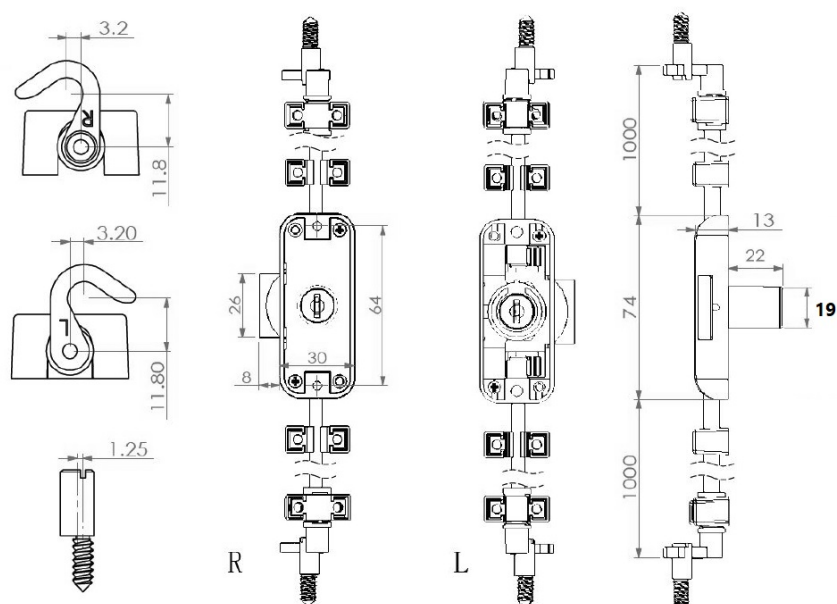

# PRODUCT SHEET

**Description:**

Rotary Bar Lock MIC922S,  $\varnothing 19 \times 22 \text{mm}$ , RH,NPL,#01,Snake CK SISO, No Bars But With Accessories, 3-way, 15mm Backset

**Item number:**

14.05.278-0

Units	Box	Carton	HS Code	Barcode
Pcs.	10	100	8301300000	
				5704866463157