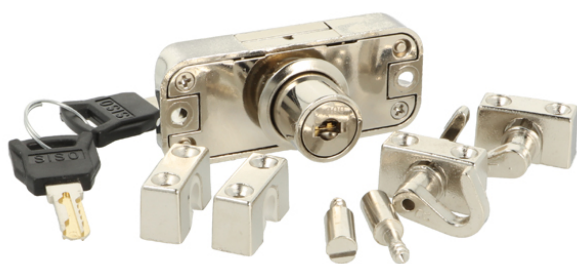

# PRODUCT SHEET

**Description:**

Rotary Bar Lock MIC922S,  $\varnothing 19 \times 22 \text{mm}$ , RH,NPL,#01,Snake CK SISO, No Bars But With Accessories, 3-way, 15mm Backset

**Item number:**

14.05.278-0

Units	Box	Carton	HS Code	Barcode
Pcs.	10	100	8301300000	
				5704866463157