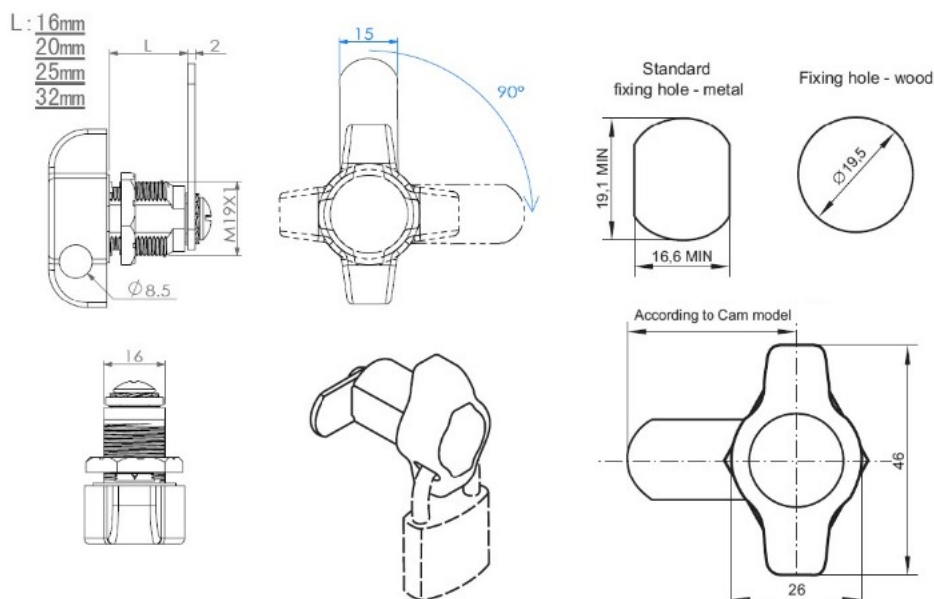

## PRODUCT SHEET

### Description:

Padlockable Cam Lock #300L, 90DG,  $\varnothing 19 \times 20$ mm, CPL, Cam A04, Straight C/E: 40 mm, NO Anti Rotating Plate, F/Shackle Size,  $\varnothing 5$  - to 7 mm - min.16mm Width

### Item number:

14.04.586-9

Units	Box	Carton	HS Code	Barcode
Pcs.	15	150	8301300000	
				5704866469166