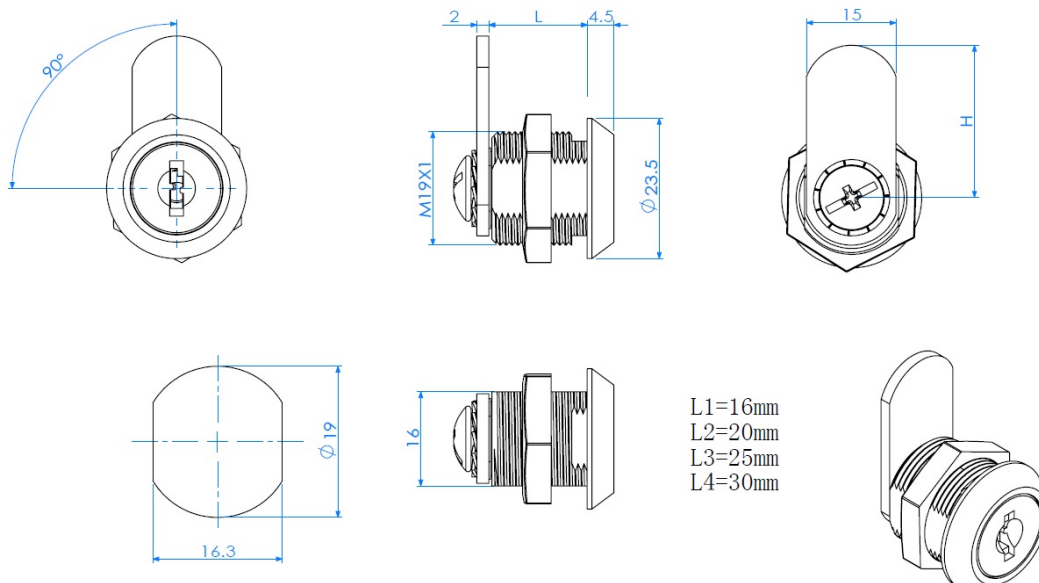

PRODUCT SHEET

Description:

Cam Lock 1925, 90DG, Black Anodized, Cam No. A01, CK SISO

Item number:

14.04.491-4

Units	Box	Carton	HS Code	Barcode
Pcs.	12	240	8301300000	
				5704866506984

SISO A/S

Mileparken 11
DK-2740 Skovlunde
Denmark
VAT: DK 24786013