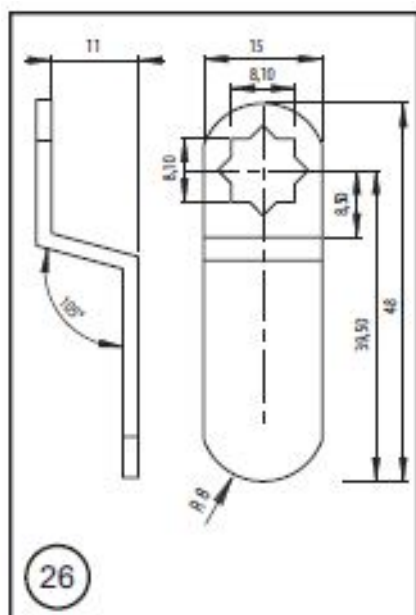

PRODUCT SHEET

Description:

Cam No. 26 For 1900 Series, Cranked 13mm, 39,5mm C/E

Item number:

14.04.266-0

Units	Box	Carton	HS Code	Barcode
Pcs.	1	200	8301600090	
				5704866040952

SISO A/S

Mileparken 11
DK-2740 Skovlunde
Denmark
VAT: DK 24786013