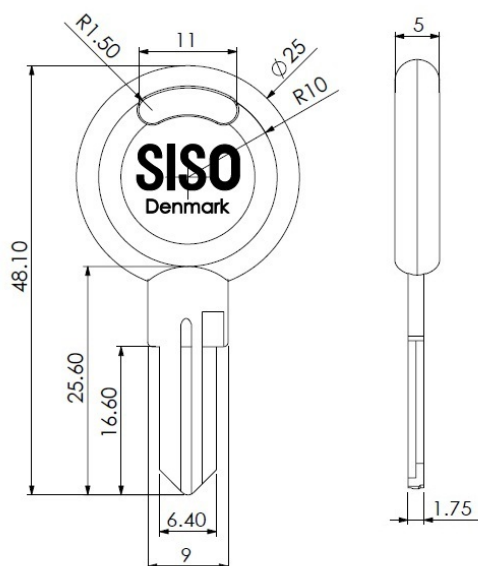

PRODUCT SHEET

Description:

Car Key, SISO Logo, FN2, D/E, Key Code # D20

Item number:

14.04.109-0

Units	Box	Carton	HS Code	Barcode
Pcs.	200	2000	8301700000	 5704866040235

SISO A/S

Mileparken 11
DK-2740 Skovlunde
Denmark
VAT: DK 24786013