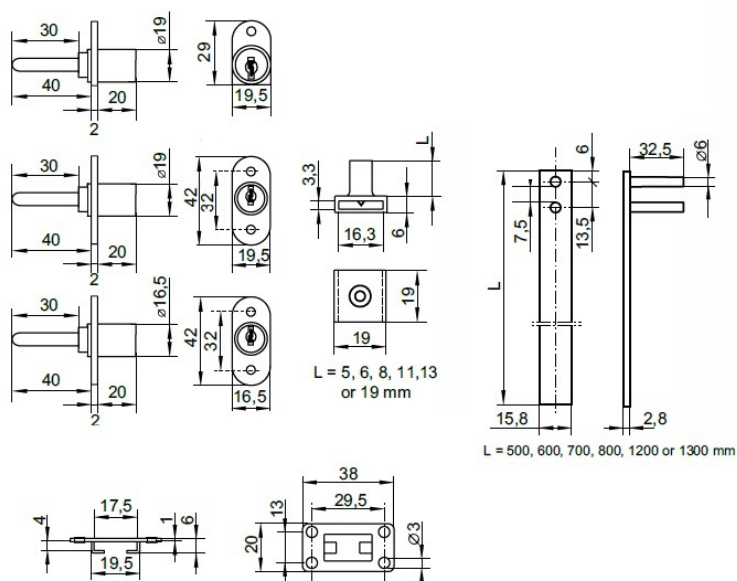

PRODUCT SHEET

Description:

Central Lock 1018/600mm, $\varnothing 16,5 \times 20 \text{mm}$, 40mm Tail, NPL, CK SISO, Complete W/1x600mm Locking Bar, 2xMetal Bar Guides &, 3x13mm Adjustable Pegs

Item number:

14.03.113-0

Units	Box	Carton	HS Code	Barcode
Pcs.	24	120	8301300000	
				5704866034760

SISO A/S

Mileparken 11
DK-2740 Skovlunde
Denmark
VAT: DK 24786013

Phone +45 45 830 900

www.siso.dk
siso@siso.dk

Danske Bank
Nytorv Branch
Copenhagen
SWIFT: DABADKKK

Account no.
4180 3112 112936
IBAN Account
DK7230003112112936