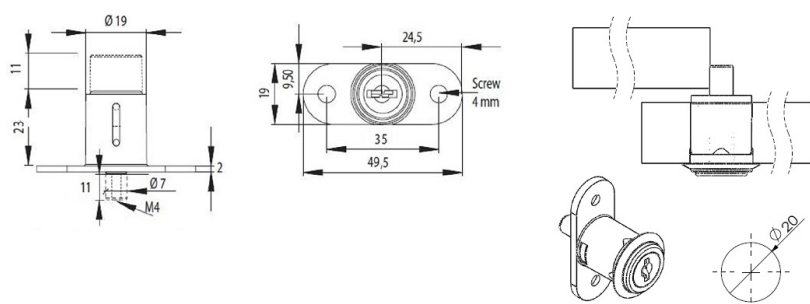

PRODUCT SHEET

Description:

Push Button Lock T-1003, $\varnothing 22 \times 23 \text{ mm}$, NPL, TCK SISO, 2000 KD, Tubular Keys

Item number:

14.03.035-0

Units	Box	Carton	HS Code	Barcode
Pcs.	10	200	8301300000	
				5704866034586