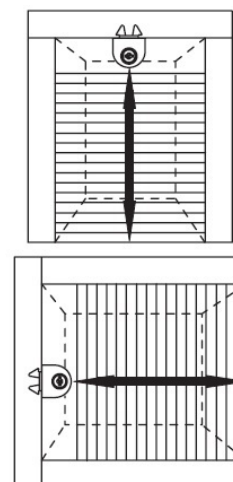

PRODUCT SHEET

Description:

Roll Blind Lock 2159, $\varnothing 16,5 \times 21$ mm, Black PA Case, NPL Cylinder, W/2 SISO C/K - Right Hand

Item number:

14.01.470-1

Units	Box	Carton	HS Code	Barcode
Pcs.	24	240	8301300000	
5704866441230				

SISO A/S

Mileparken 11
DK-2740 Skovlunde
Denmark
VAT: DK 24786013

Phone +45 45 830 900

www.siso.dk
siso@siso.dk

Danske Bank
Nytorv Branch
Copenhagen
SWIFT: DABADKKK

Account no.
4180 3112 112936
IBAN Account
DK7230003112112936