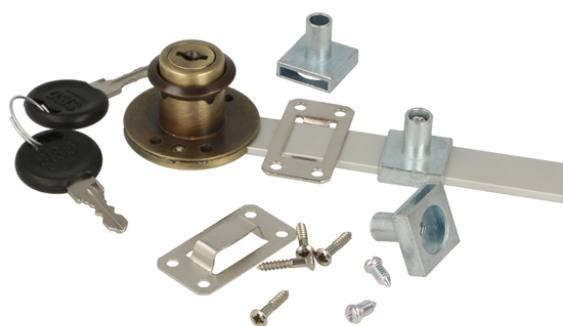

PRODUCT SHEET

Description:

Central Lock 851N/600mm, $\varnothing 19 \times 22$ mm, BRZ, CK SISO, 13mm Pegs W/Screws

Item number:

14.01.328-9

| Units | Box | Carton | HS Code | Barcode |
|-------|-----|--------|------------|--|
| Pcs. | 24 | 120 | 8301300000 |  |
| | | | | 5704866500678 |