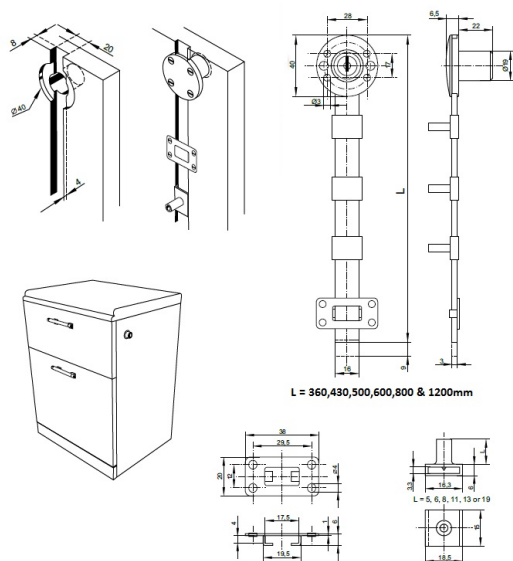

PRODUCT SHEET

Description:

Central Lock 851N/600mm, $\varnothing 19 \times 22$ mm, BRZ, CK SISO, 13mm Pegs W/Screws

Item number:

14.01.328-9

| Units | Box | Carton | HS Code | Barcode |
|-------|-----|--------|------------|--|
| Pcs. | 24 | 120 | 8301300000 |  |
| | | | | 5704866500678 |