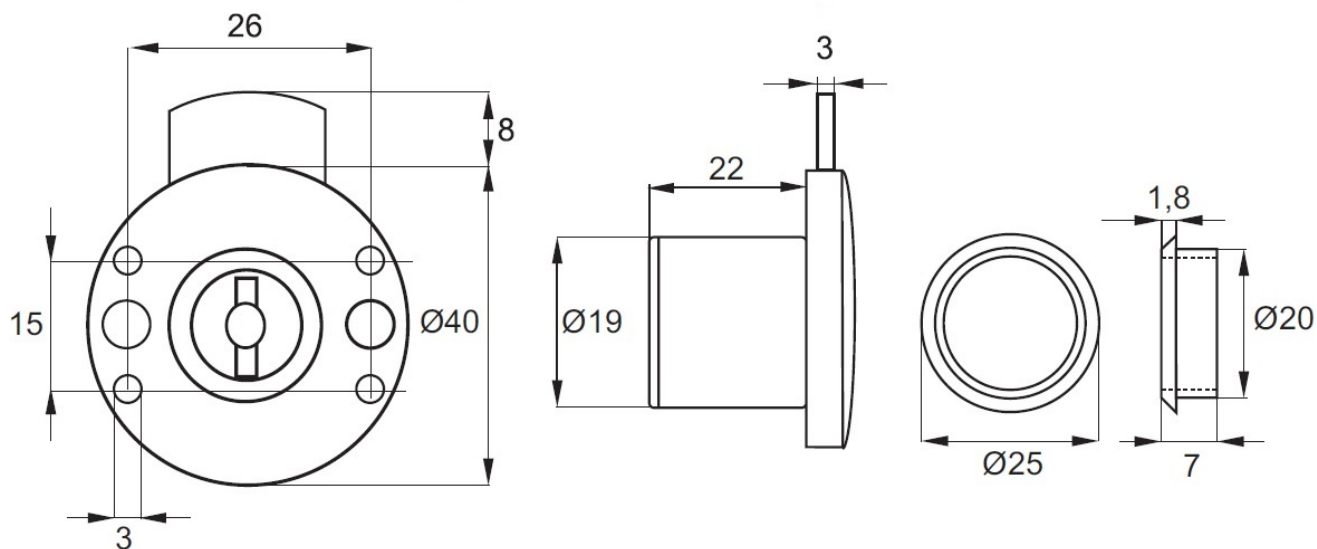

PRODUCT SHEET

Description:

Rim Lock M853N, $\varnothing 19 \times 22 \text{mm}$, Drawer, NPL, HCK SISO, W/4 NPL Screws, System #J11

Item number:

14.01.268-0

Units	Box	Carton	HS Code	Barcode
Pcs.	12	240	8301300000	 5704866492744