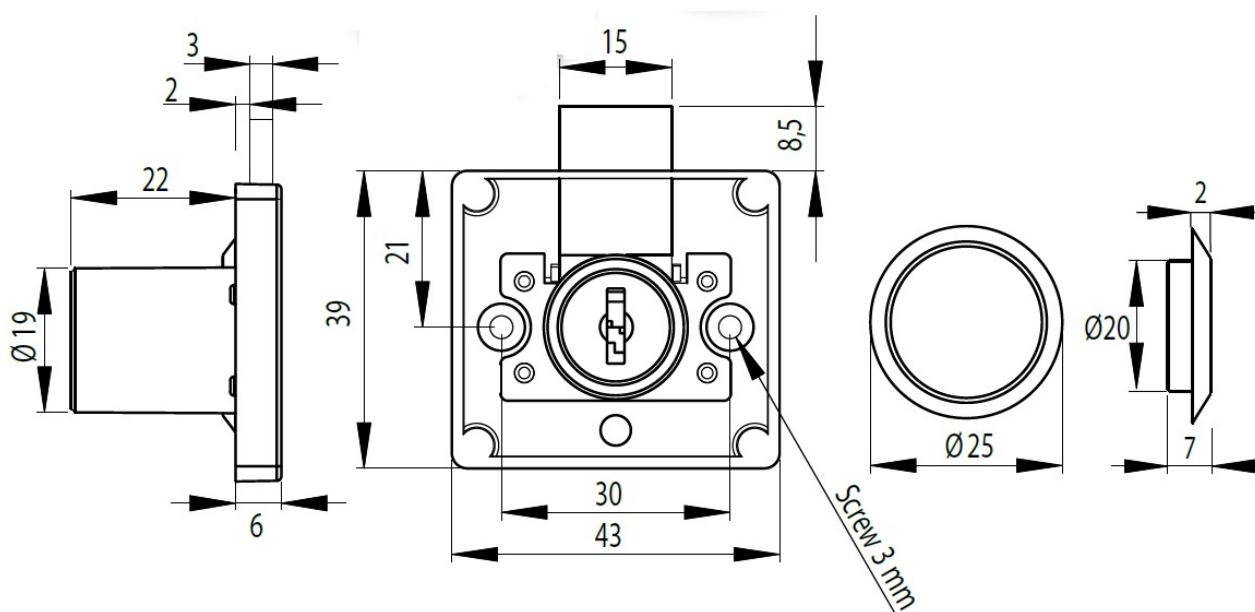

# PRODUCT SHEET

**Description:**

Rim Lock 852,  $\varnothing 19 \times 22$  mm (Slim Case), Nickel Plated, CK SISO

**Item number:**

14.01.100-0

Units	Box	Carton	HS Code	Barcode
Pcs.	12	240	8301300000	
5704866032865				