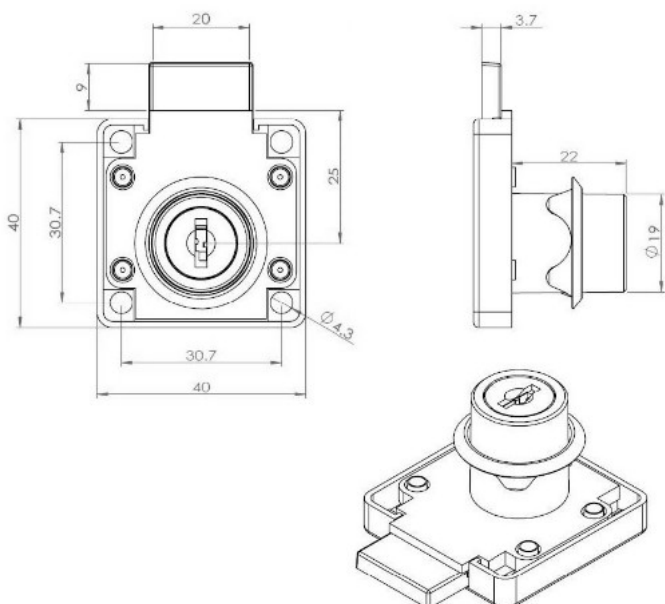

PRODUCT SHEET

Description:

Rim Lock 850, $\varnothing 19 \times 22 \text{mm}$, Left Hand, Black Anodized, CK SISO

Item number:

14.01.060-5

Units	Box	Carton	HS Code	Barcode
Pcs.	12	192	8301300000	
				5704866504935