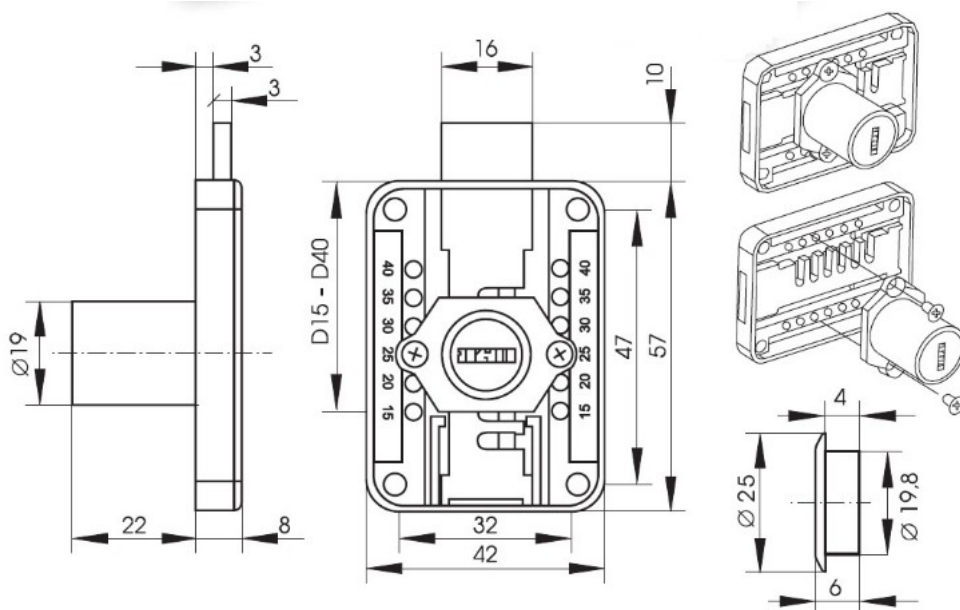

## Description:

Rim Lock MIC965,  $\varnothing 19 \times 22 \text{mm}$ , Right, NPL, HCK SISO, #J11, KA:D20 Adjustable Cylinder, Backset 15,20,25,30,35 or 40mm,, Pre-installed to 25mm

## Item number:

14.01.013-9

Units	Box	Carton	HS Code	Barcode
Pcs.	20	120	8301300000	
				5704866503648

RIGHT