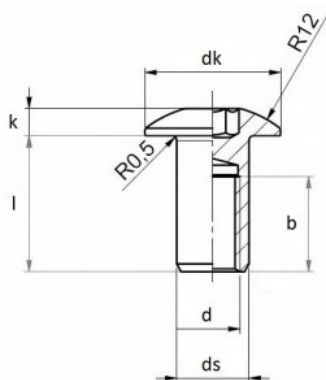

PRODUCT SHEET

Description:

Steel Head D637,5mm Hex,M6,Head $\varnothing 15 \times 3,5$ mm,Shaft $\varnothing 8 \times 8,5$ mm,YZP

Item number:

12.09.815-0

Units	Box	Carton	HS Code	Barcode
Pcs.	1	2000	7318190090	
				5704866025980

dk	d	ds	k	l	b.	s
15	M6	8	3	8,5	4,5	5

SISO A/S

Mileparken 11
DK-2740 Skovlunde
Denmark
VAT: DK 24786013

Phone +45 45 830 900

www.siso.dk
siso@siso.dk

Danske Bank
Nytorv Branch
Copenhagen
SWIFT: DABADKKK

Account no.
4180 3112 112936
IBAN Account
DK7230003112112936