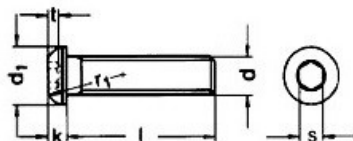

PRODUCT SHEET

Description:

Socket Button Head Screw, M6x8mm, SS/A2, ISO 7380, W/Hex

Item number:

12.03.201-0

Units	Box	Carton	HS Code	Barcode
Pcs.	500	7000	7318155290	 5704866470995

d	6
l	8
d1 max.	10,5
k max.	3,3
r1	5,6
s	4
t min.	2,4

SISO A/S

Mileparken 11
DK-2740 Skovlunde
Denmark
VAT: DK 24786013

Phone +45 45 830 900

www.siso.dk
siso@siso.dk

Danske Bank
Nytorv Branch
Copenhagen
SWIFT: DABADKKK

Account no.
4180 3112 112936
IBAN Account
DK7230003112112936