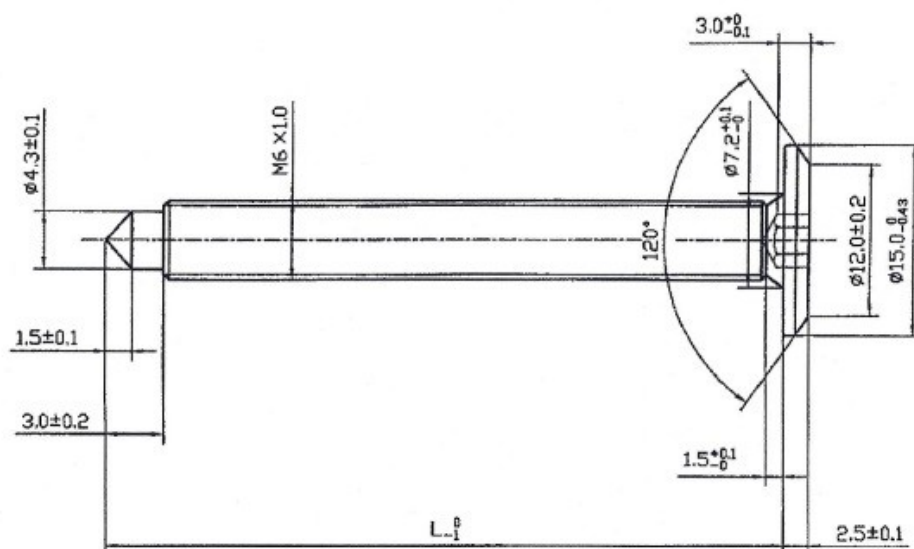

PRODUCT SHEET

Description:

Fifteen Screw, M6x45mm (43+3), SS316, Pointed

Item number:

12.01.645-1

Units	Box	Carton	HS Code	Barcode
Pcs.	300	2100	7318155290	
				5704866020503

Length specifications

L ₁
26
31
36
41
46
51
61
71
81
91
101