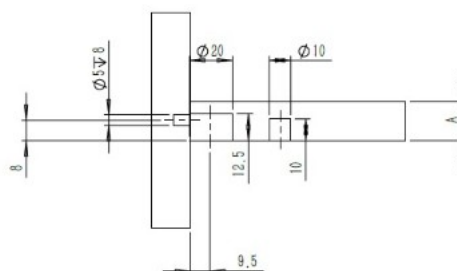

PRODUCT SHEET

Description:

Shelf Connector "Eccentric" W/ \varnothing 10mm Dowel, White PE, F/ 16 mm Panels, \varnothing 20x12,7mm, Incl. Steel Screw \varnothing 6x16mm

Item number:

11.04.575-0

Units	Box	Carton	HS Code	Barcode
Pcs.	100	1000	3926909790	 5704866515184