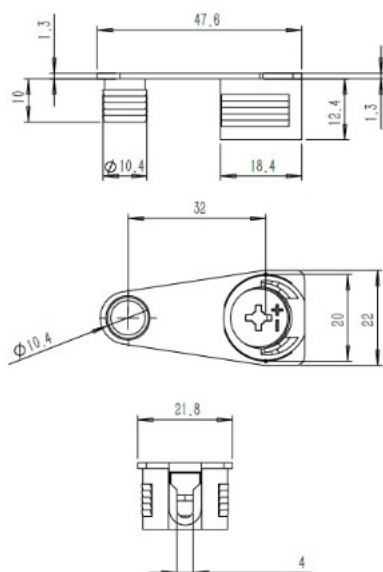

PRODUCT SHEET

Description:

Shelf Connector "Eccentric" W/ \varnothing 10mm Dowel, White PE, F/ 16 mm Panels, \varnothing 20x12,7mm, Incl. Steel Screw \varnothing 6x16mm

Item number:

11.04.575-0

Units	Box	Carton	HS Code	Barcode
Pcs.	100	1000	3926909790	 5704866515184