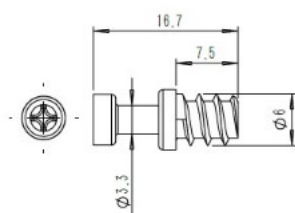

PRODUCT SHEET

Description:

Shelf Connector "Eccentric" W/ \varnothing 10mm Dowel, White PE, F/ 16 mm Panels, \varnothing 20x12,7mm, Incl. Steel Screw \varnothing 6x16mm

Item number:

11.04.575-0

Units	Box	Carton	HS Code	Barcode
Pcs.	100	1000	3926909790	 5704866515184