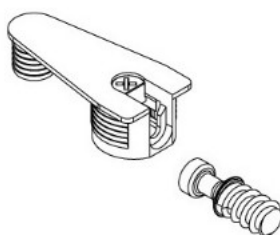

PRODUCT SHEET

Description:

Shelf Connector "Eccentric" W/ \varnothing 10mm Dowel, White PE, F/ 16 mm Panels, \varnothing 20x12,7mm, Incl. Steel Screw \varnothing 6x16mm

Item number:

11.04.575-0

Units	Box	Carton	HS Code	Barcode
Pcs.	100	1000	3926909790	 5704866515184