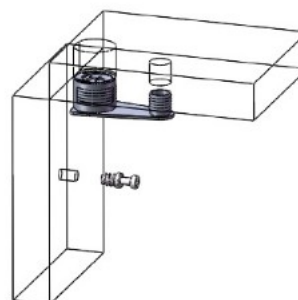

PRODUCT SHEET

Description:

Shelf Connector "Eccentric" W/ \varnothing 10mm Dowel, White PE, F/ 16 mm Panels, \varnothing 20x12,7mm, Incl. Steel Screw \varnothing 6x16mm

Item number:

11.04.575-0

Units	Box	Carton	HS Code	Barcode
Pcs.	100	1000	3926909790	 5704866515184