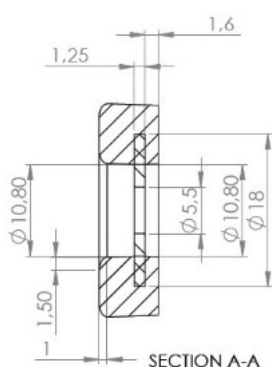

PRODUCT SHEET

Description:

Screw-On Glide "Teflon", Grey PTFT, $\varnothing 25 \times 7$ mm, Screw Hole $\varnothing 5$ mm, Incl. CSK Screw $\varnothing 4 \times 20$ mm

Item number:

10.25.502-0

Units	Box	Carton	HS Code	Barcode
Pcs.	500	3500	3903300000	
				5704866506151