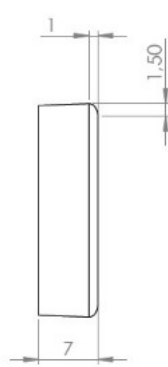

PRODUCT SHEET

Description:

Screw-On Glide "Teflon", Grey PTFT, $\varnothing 25 \times 7$ mm, Screw Hole $\varnothing 5$ mm, Incl. CSK Screw $\varnothing 4 \times 20$ mm

Item number:

10.25.502-0

Units	Box	Carton	HS Code	Barcode
Pcs.	500	3500	3903300000	
				5704866506151