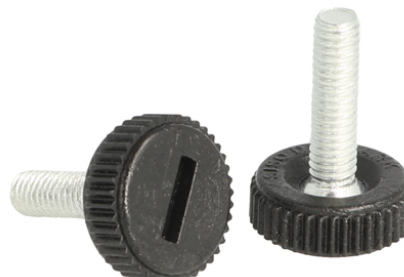

PRODUCT SHEET

Description:

Adjust. Glide Beta, $\varnothing 20\text{mm}$, Black PA, Stud M6x22mm, W/Slot in

Item number:

10.17.053-1

Units	Box	Carton	HS Code	Barcode
Pcs.	500	3000	8302420090	 5704866009287