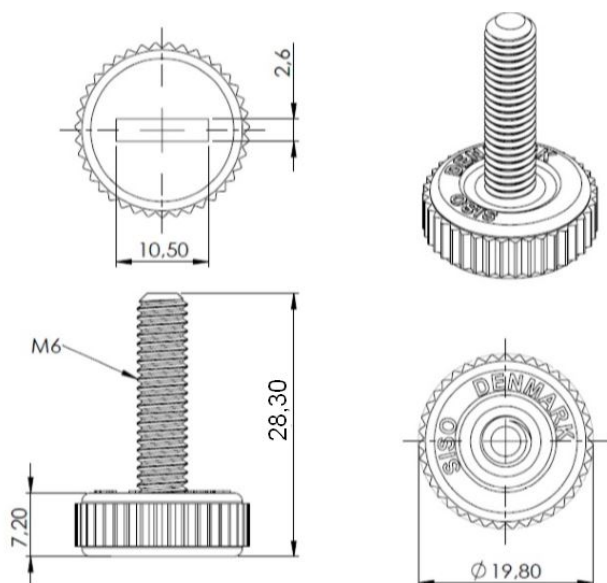

PRODUCT SHEET

Description:

Adjust. Glide Beta, $\varnothing 20\text{mm}$, Black PA, Stud M6x22mm, W/Slot in

Item number:

10.17.053-1

Units	Box	Carton	HS Code	Barcode
Pcs.	500	3000	8302420090	 5704866009287