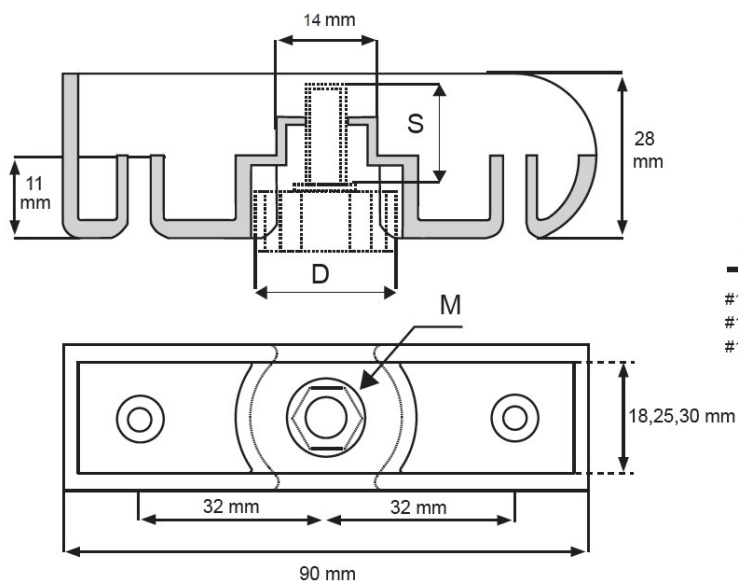

PRODUCT SHEET

Description:

Panel Shoe W/Adjust. Glide $\varnothing 31\text{mm}$, BLK, Stud M8x22mm, F/25mm Panel

Item number:

10.16.350-2

Units	Box	Carton	HS Code	Barcode
Pcs.	4	400	3926300090	
				5704866008938

Item - number	Panel thickness	D glide	M size	S stud
#10.16.345	18 mm	$\varnothing 24 \times 8$ mm	M6	22 mm
#10.16.350	25 mm	$\varnothing 31 \times 8$ mm	M8	22 mm
#10.16.360	28 mm	$\varnothing 31 \times 8$ mm	M8	22 mm