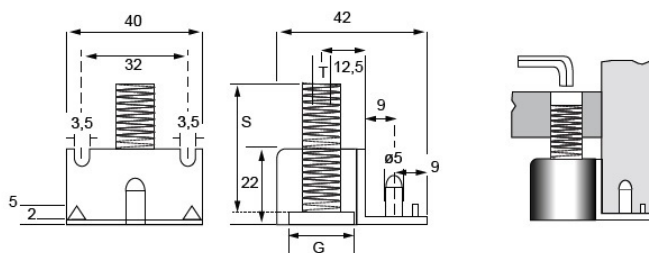

PRODUCT SHEET

Description:

Concealed Adjuster, Zamak-raw,W/Glide ø20mm,BLK,Stud M8x42

Item number:

10.16.340-1

Units	Box	Carton	HS Code	Barcode
Pcs.	1	200	8302420090	
				5704866008877

Item - number	G glide	T tread	S stud
#10.16.340	Ø20 x 9 mm	M8	32 mm