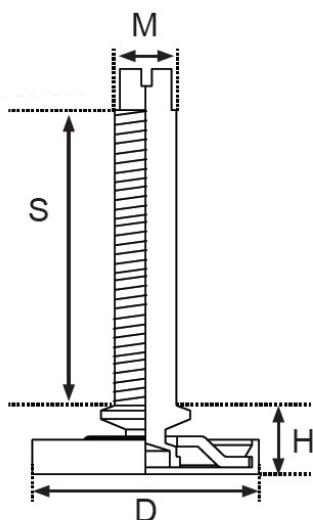

PRODUCT SHEET

Description:

Adjust. Swivel Glide Como, $\varnothing 33$ mm, Steel BZP, Stud M10x94mm, W/Slot in the Top of the Stud. Incl. Transparent Floor, Protection Cover

Item number:

10.16.270-0

Units	Box	Carton	HS Code	Barcode
Pcs.	1	300	8302420090	 5704866008747

Item - number	Finish	D diameter	H height	M size	S stud
#10.16.250	BZP	$\varnothing 33$	6 mm	M8	64 mm
#10.16.278	BZP	$\varnothing 33$	6 mm	M10	74 mm
#10.16.279	BZP	$\varnothing 33$	6 mm	M10	84 mm
#10.16.270	BZP	$\varnothing 33$	6 mm	M10	94 mm