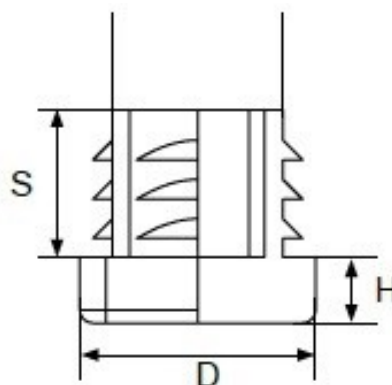

## Description:

Insert Glide For Square Tubes, 22x22mm, PE, Black

## Item number:

10.03.040-0

Units	Box	Carton	HS Code	Barcode
Pcs.	1000	6000	3901908099	
				5704866007269

Color	D diameter	S shaft	H height
Black	12 x 12 mm	11,6 mm	4,0 mm
Black	16 x 16 mm	12 mm	5,0 mm
Black	18 x 18 mm	11 mm	5,0 mm
Black	20 x 20 mm	12 mm	5,0 mm
White	20 x 20 mm	12 mm	5,0 mm
Black	22 x 22 mm	14 mm	5,0 mm
Black	25 x 25 mm	13,5 mm	5,0 mm
White	25 x 25 mm	13,5 mm	5,0 mm
Black	30 x 30 mm	13,5 mm	5,0 mm
Black	40 x 40 mm	14 mm	5,0 mm
Black	50 x 50 mm	19 mm	5,0 mm
Black	60 x 60 mm	19 mm	5,0 mm